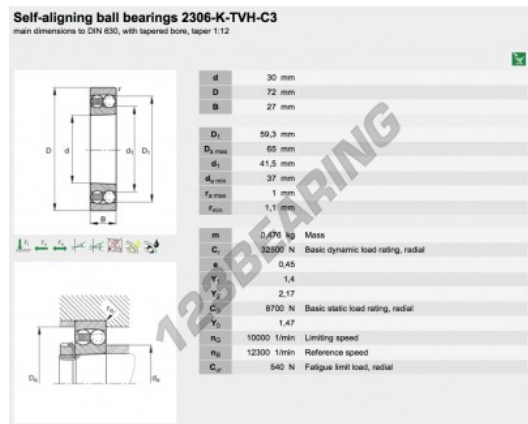

Self aligning ball bearing 2306-K-TVH-C3-FAG - 2306-K-TVH-C3-FAG

<https://www.123bearing.eu/bearing-housing/deep-groove-bearing/sefl-aligning/2306-k-tvh-c3-fag>

PRODUCT FEATURES

Brand	FAG
N° Ean13	3663952350530
Inside diameter	30 mm
Outside diameter	72 mm
Thickness	27 mm
Weight	487 g
Packaging	1