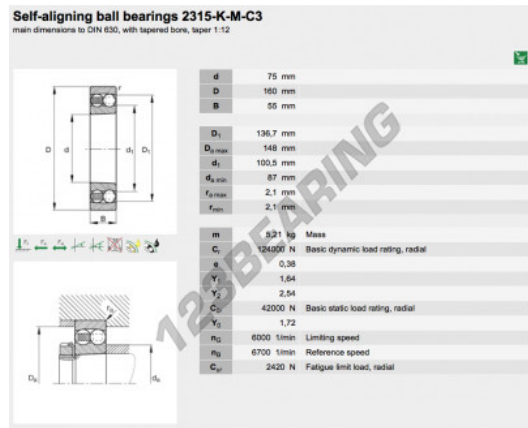

Self-aligning ball bearing 2315-K-M-C3-FAG - 2315-K-M-C3-FAG

<https://www.123bearing.eu/bearing-housing/deep-groove-bearing/sefl-aligning/2315-k-m-c3-fag>

PRODUCT FEATURES

Brand	FAG
N° Ean13	3663952350608
Inside diameter	75 mm
Outside diameter	160 mm
Thickness	55 mm
Packaging	1