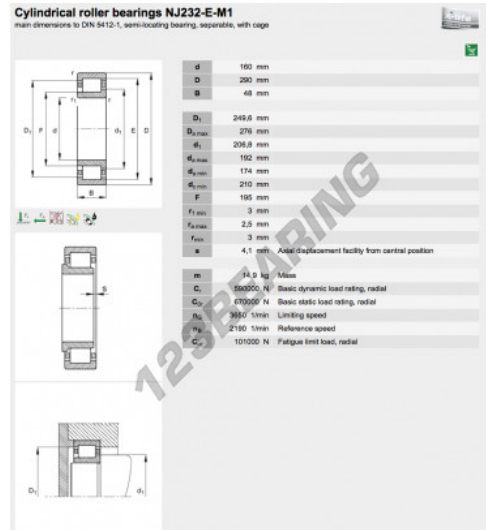

## Roller bearing NJ232-E-M1-FAG - NJ232-E-M1-FAG

<https://www.123bearing.eu/bearing-housing/roller-bearing/roller/nj232-e-m1-fag>

### PRODUCT FEATURES

Brand	FAG
N° Ean13	3663952352268
Inside diameter	160 mm
Outside diameter	290 mm
Thickness	48 mm
Weight	15100 g
Packaging	1

[contact@123bearing.eu](mailto:contact@123bearing.eu)

+33 359 36 04 90