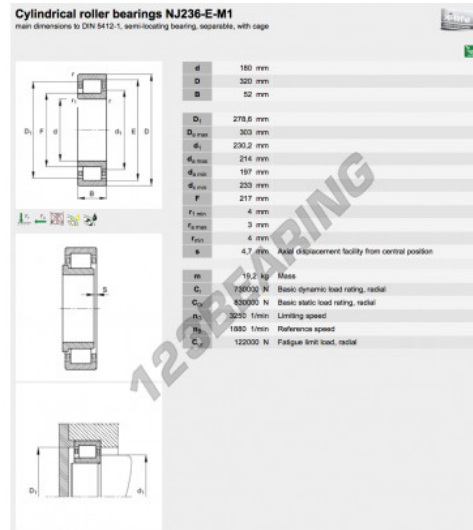

Roller bearing NJ236-E-M1-FAG - NJ236-E-M1-FAG

<https://www.123bearing.eu/bearing-housing/roller-bearing/roller/nj236-e-m1-fag>

PRODUCT FEATURES

Brand	FAG
N° Ean13	3663952352282
Inside diameter	180 mm
Outside diameter	320 mm
Thickness	52 mm
Packaging	1