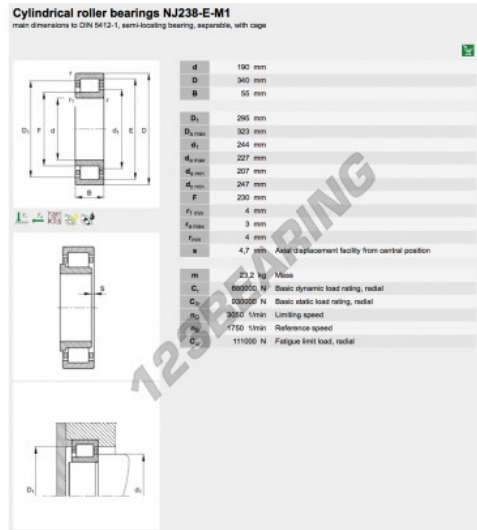

Roller bearing NJ238-E-M1-FAG - NJ238-E-M1-FAG

<https://www.123bearing.eu/bearing-housing/roller-bearing/roller/nj238-e-m1-fag>

PRODUCT FEATURES

Brand	FAG
N° Ean13	3663952352299
Inside diameter	190 mm
Outside diameter	340 mm
Thickness	55 mm
Packaging	1