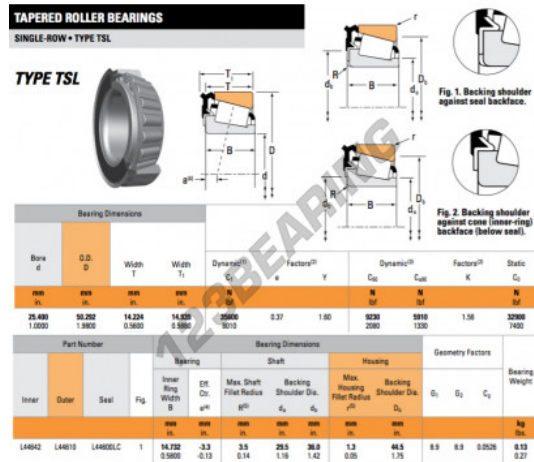

Tapered roller bearing

L44642-L44610-L44600LC-TIMKEN - L44642-L44610-L44600LC-TIMKEN

<https://www.123bearing.eu/bearing-housing/roller-bearing/tapered/l44642-l44610-l44600lc-timken>

PRODUCT FEATURES

Brand	TIMKEN
N° Ean13	3663952354309
Inside diameter	25.4 mm
Outside diameter	50.292 mm
Thickness	14.935 mm
Packaging	1