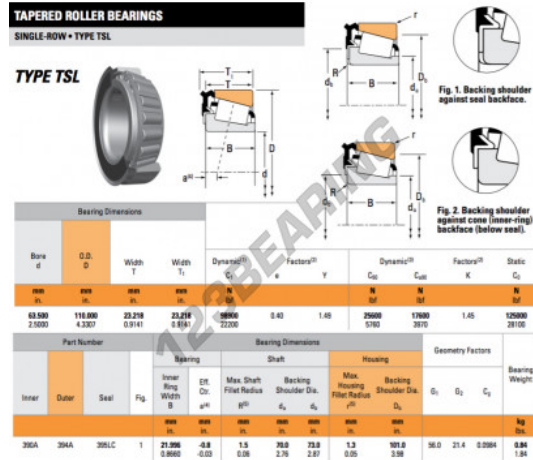

Tapered roller bearing 390A-394A-395LC-TIMKEN - 390A-394A-395LC-TIMKEN

<https://www.123bearing.eu/bearing-housing/roller-bearing/tapered/390a-394a-395lc-timken>

PRODUCT FEATURES

Brand	TIMKEN
N° Ean13	3663952354347
Inside diameter	63.5 mm
Outside diameter	110 mm
Thickness	23.218 mm
Packaging	1