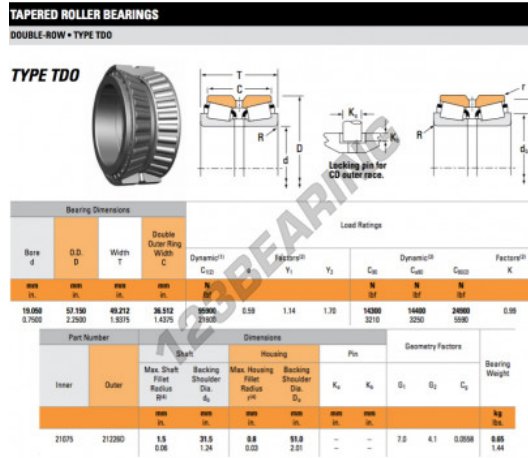

Tapered roller bearing 21075-21226D-TIMKEN - 21075-21226D-TIMKEN

<https://www.123bearing.eu/bearing-housing/roller-bearing/tapered/21075-21226d-timken>

PRODUCT FEATURES

Brand	TIMKEN
N° Ean13	3663952354415
Inside diameter	19.05 mm
Inside diameter	3/4" inch
Outside diameter	57.15 mm
Outside diameter	2 1/4" inch
Thickness	49.212 mm
Thickness	1 15/16" inch
Packaging	1