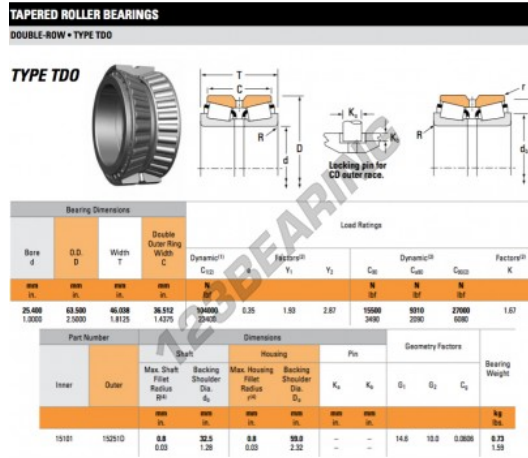

## Tapered roller bearing 15101-15251D-TIMKEN - 15101-15251D-TIMKEN

https://www.123bearing.eu/bearing-housing/roller-bearing/tapered/15101-15251d-timken

### PRODUCT FEATURES

|                  |               |
|------------------|---------------|
| Brand            | TIMKEN        |
| N° Ean13         | 3663952354514 |
| Inside diameter  | 25.4 mm       |
| Inside diameter  | 1" inch       |
| Outside diameter | 63.5 mm       |
| Outside diameter | 2 1/2" inch   |
| Thickness        | 46.038 mm     |
| Thickness        | 1 13/16" inch |
| Packaging        | 1             |