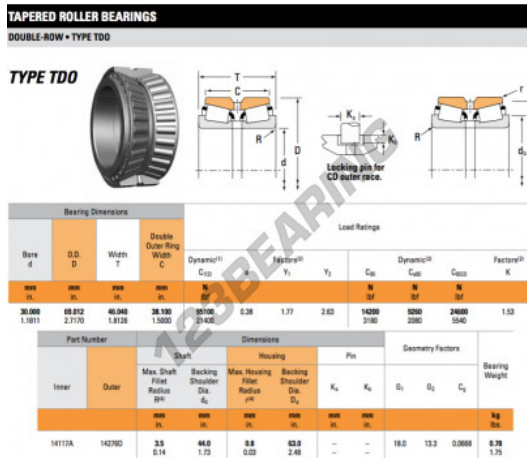

# Tapered roller bearing

## 14117A-14276D-TIMKEN - 14117A-14276D-TIMKEN

<https://www.123bearing.eu/bearing-housing/roller-bearing/tapered/14117a-14276d-timken>

### PRODUCT FEATURES

Brand	TIMKEN
N° Ean13	3663952354828
Inside diameter	30 mm
Outside diameter	69.012 mm
Thickness	46.04 mm
Packaging	1

[contact@123bearing.eu](mailto:contact@123bearing.eu)

+33 359 36 04 90