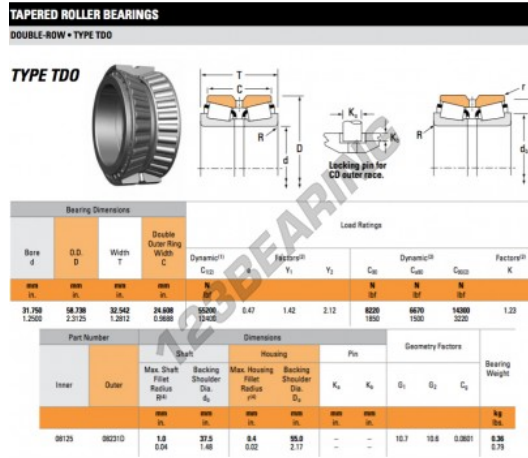

Tapered roller bearing 08125-08231D-TIMKEN - 08125-08231D-TIMKEN

https://www.123bearing.eu/bearing-housing/roller-bearing/tapered/08125-08231d-timken

PRODUCT FEATURES

Brand	TIMKEN
N° Ean13	3663952354880
Inside diameter	31.75 mm
Inside diameter	1 1/4" inch
Outside diameter	58.738 mm
Outside diameter	2 5/16" inch
Thickness	32.542 mm
Thickness	1 9/32" inch
Packaging	1