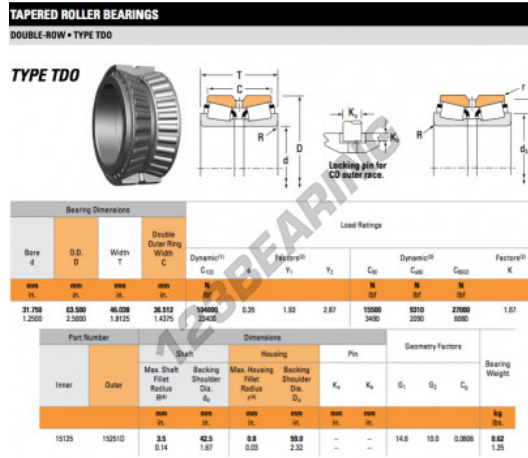

## Tapered roller bearing 15125-15251D-TIMKEN - 15125-15251D-TIMKEN

https://www.123bearing.eu/bearing-housing/roller-bearing/tapered/15125-15251d-timken

### PRODUCT FEATURES

Brand	TIMKEN
N° Ean13	3663952354903
Inside diameter	31.75 mm
Inside diameter	1 1/4" inch
Outside diameter	63.5 mm
Outside diameter	2 1/2" inch
Thickness	46.038 mm
Thickness	1 13/16" inch
Packaging	1