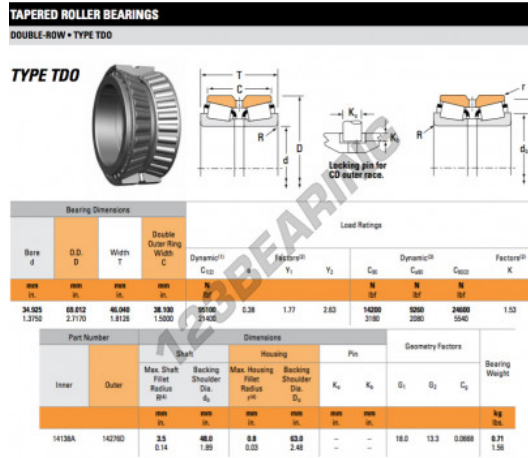

Tapered roller bearing 14138A-14276D-TIMKEN - 14138A-14276D-TIMKEN

<https://www.123bearing.eu/bearing-housing/roller-bearing/tapered/14138a-14276d-timken>

PRODUCT FEATURES

Brand	TIMKEN
N° Ean13	3663952355047
Inside diameter	34.925 mm
Outside diameter	69.012 mm
Thickness	46.04 mm
Packaging	1