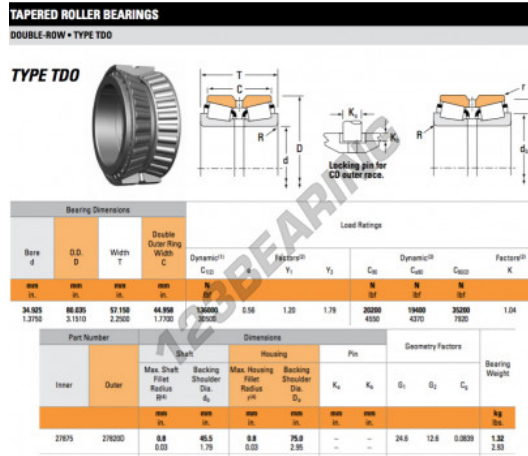

Tapered roller bearing 27875-27820D-TIMKEN - 27875-27820D-TIMKEN

https://www.123bearing.eu/bearing-housing/roller-bearing/tapered/27875-27820d-timken

PRODUCT FEATURES

Brand	TIMKEN
N° Ean13	3663952355139
Inside diameter	34.925 mm
Inside diameter	1 3/8" inch
Outside diameter	80.035 mm
Outside diameter	3.151" inch
Thickness	57.15 mm
Thickness	2 1/4" inch
Packaging	1