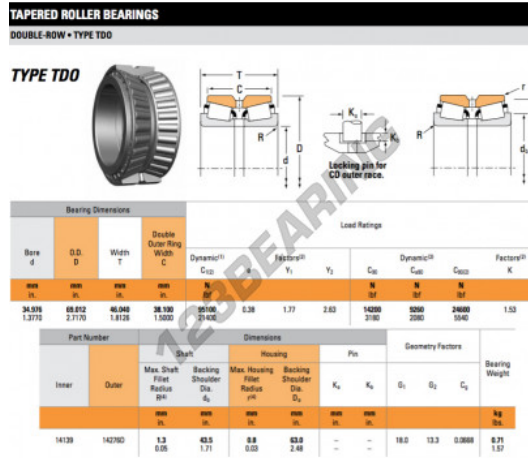

Tapered roller bearing 14139-14276D-TIMKEN - 14139-14276D-TIMKEN

https://www.123bearing.eu/bearing-housing/roller-bearing/tapered/14139-14276d-timken

PRODUCT FEATURES

Brand	TIMKEN
N° Ean13	3663952355153
Inside diameter	34.976 mm
Inside diameter	1.377" inch
Outside diameter	69.012 mm
Outside diameter	2.717" inch
Thickness	46.04 mm
Thickness	1 13/16" inch
Packaging	1