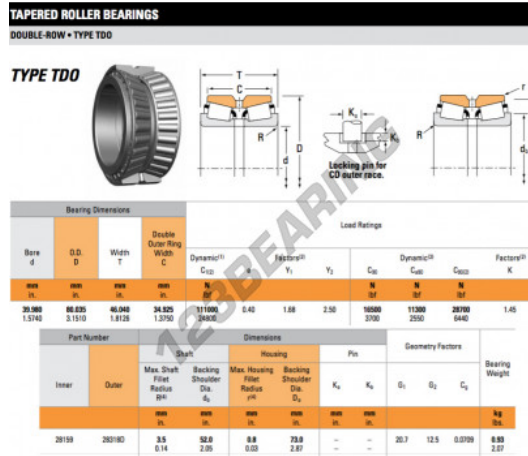

Tapered roller bearing 28159-28318D-TIMKEN - 28159-28318D-TIMKEN

<https://www.123bearing.eu/bearing-housing/roller-bearing/tapered/28159-28318d-timken>

PRODUCT FEATURES

Brand	TIMKEN
N° Ean13	3663952355689
Inside diameter	39.98 mm
Outside diameter	80.035 mm
Thickness	46.04 mm
Packaging	1