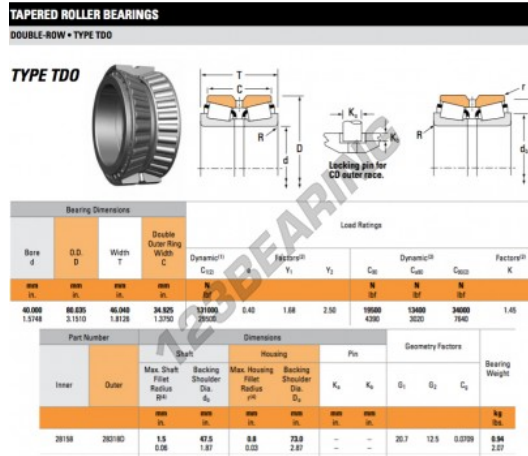

## Tapered roller bearing 28158-28318D-TIMKEN - 28158-28318D-TIMKEN

<https://www.123bearing.eu/bearing-housing/roller-bearing/tapered/28158-28318d-timken>

### PRODUCT FEATURES

Brand	TIMKEN
N° Ean13	3663952355696
Inside diameter	40 mm
Outside diameter	80.04 mm
Thickness	46.04 mm
Packaging	1
Standard	No standard

[contact@123bearing.eu](mailto:contact@123bearing.eu)