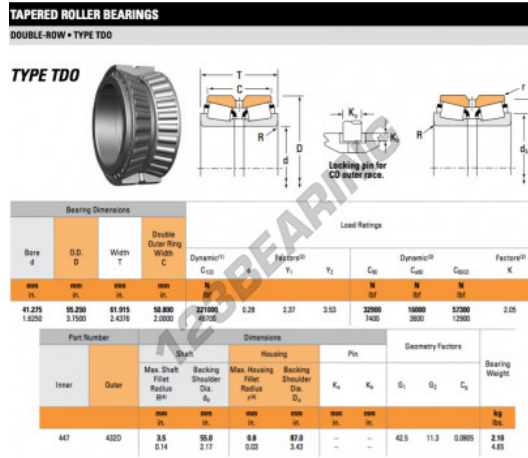

Tapered roller bearing 447-432D-TIMKEN - 447-432D-TIMKEN

<https://www.123bearing.eu/bearing-housing/roller-bearing/tapered/447-432d-timken>

PRODUCT FEATURES

Brand	TIMKEN
N° Ean13	3663952355740
Inside diameter	41.275 mm
Outside diameter	95.25 mm
Thickness	61.915 mm
Packaging	1