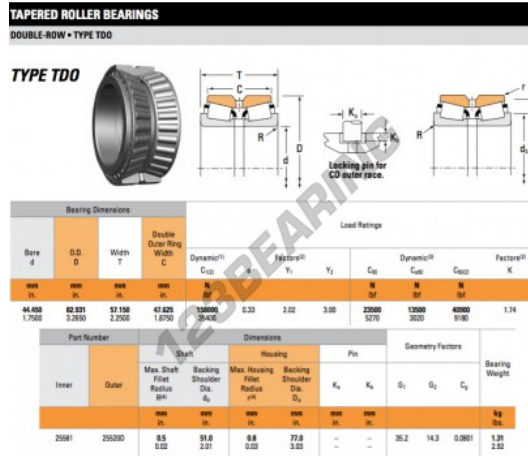

Tapered roller bearing 25581-25520D-TIMKEN - 25581-25520D-TIMKEN

<https://www.123bearing.eu/bearing-housing/roller-bearing/tapered/25581-25520d-timken>

PRODUCT FEATURES

Brand	TIMKEN
N° Ean13	3663952355801
Inside diameter	44.45 mm
Outside diameter	82.931 mm
Thickness	57.15 mm
Packaging	1