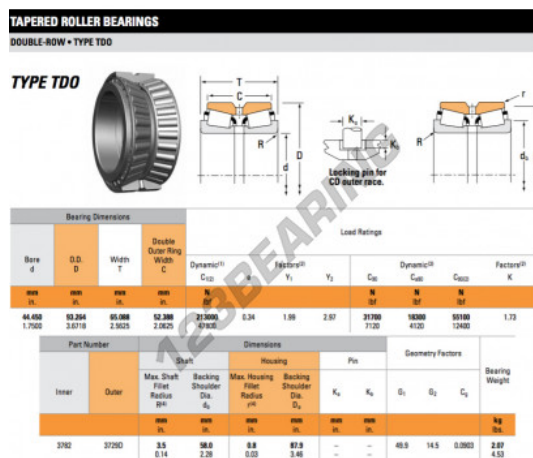

Tapered roller bearing 3782-3729D-TIMKEN - 3782-3729D-TIMKEN

<https://www.123bearing.eu/bearing-housing/roller-bearing/tapered/3782-3729d-timken>

PRODUCT FEATURES

Brand	TIMKEN
N° Ean13	3663952355832
Inside diameter	44.45 mm
Inside diameter	1 3/4" inch
Outside diameter	93.264 mm
Outside diameter	3.672" inch
Thickness	65.088 mm
Thickness	2 9/16" inch
Packaging	1