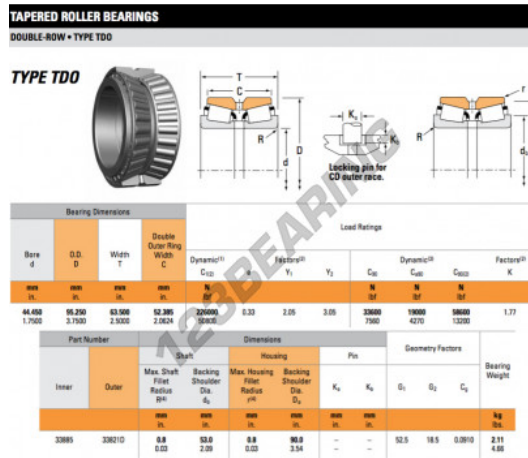

Tapered roller bearing 33885-33821D-TIMKEN - 33885-33821D-TIMKEN

https://www.123bearing.eu/bearing-housing/roller-bearing/tapered/33885-33821d-timken

PRODUCT FEATURES

Brand	TIMKEN
N° Ean13	3616060457363
Inside diameter	44.45 mm
Outside diameter	95.25 mm
Thickness	63.5 mm
Weight	2110 g
Packaging	1