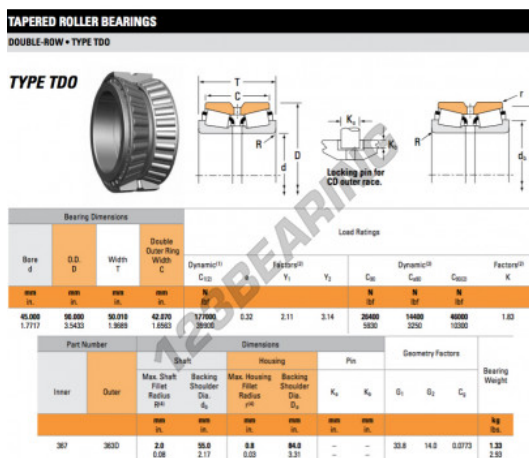

## Tapered roller bearing 367-363D-TIMKEN - 367-363D-TIMKEN

<https://www.123bearing.eu/bearing-housing/roller-bearing/tapered/367-363d-timken>

### PRODUCT FEATURES

Brand	TIMKEN
N° Ean13	3663952355962
Inside diameter	45 mm
Inside diameter	1.772" inch
Outside diameter	90 mm
Outside diameter	3.543" inch
Thickness	50.01 mm
Thickness	1 31/32" inch
Weight	1300 g
Packaging	1
Standard	No standard