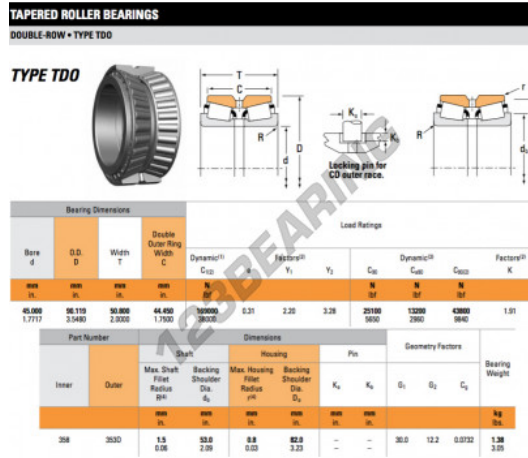

Tapered roller bearing 358-353D-TIMKEN - 358-353D-TIMKEN

<https://www.123bearing.eu/bearing-housing/roller-bearing/tapered/358-353d-timken>

PRODUCT FEATURES

Brand	TIMKEN
N° Ean13	3663952355979
Inside diameter	45 mm
Outside diameter	90.119 mm
Thickness	50.8 mm
Packaging	1