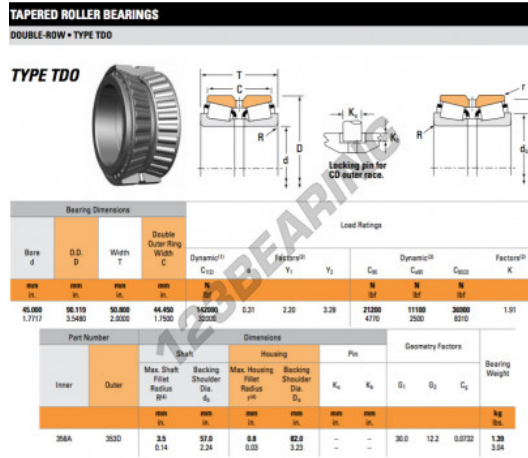

## Tapered roller bearing 358A-353D-TIMKEN - 358A-353D-TIMKEN

<https://www.123bearing.eu/bearing-housing/roller-bearing/tapered/358a-353d-timken>

### PRODUCT FEATURES

Brand	TIMKEN
N° Ean13	3663952355986
Inside diameter	45 mm
Outside diameter	90.119 mm
Thickness	50.8 mm
Packaging	1

[contact@123bearing.eu](mailto:contact@123bearing.eu)

+33 359 36 04 90