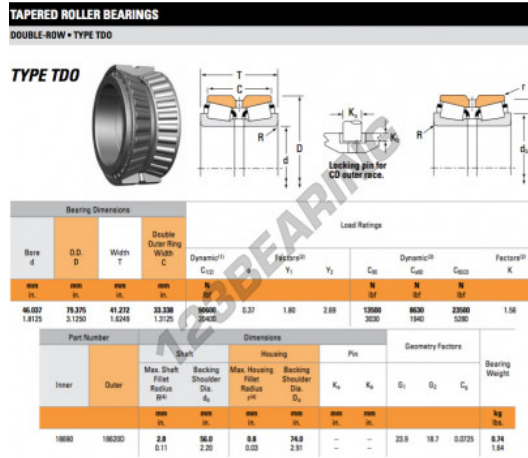

Tapered roller bearing 18690-18620D-TIMKEN - 18690-18620D-TIMKEN

https://www.123bearing.eu/bearing-housing/roller-bearing/tapered/18690-18620d-timken

PRODUCT FEATURES

Brand	TIMKEN
N° Ean13	3663952356006
Inside diameter	46.037 mm
Outside diameter	79.375 mm
Thickness	41.272 mm
Packaging	1