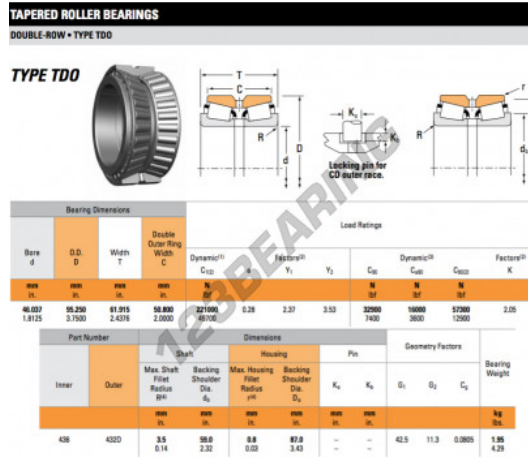

Tapered roller bearing 436-432D-TIMKEN - 436-432D-TIMKEN

<https://www.123bearing.eu/bearing-housing/roller-bearing/tapered/436-432d-timken>

PRODUCT FEATURES

Brand	TIMKEN
N° Ean13	3663952356037
Inside diameter	46.037 mm
Outside diameter	95.25 mm
Thickness	61.915 mm
Packaging	1