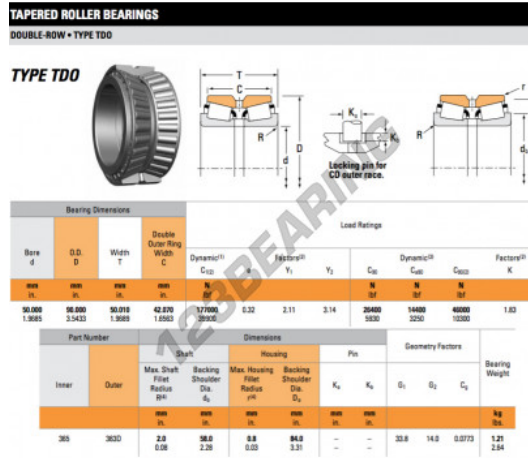

## Tapered roller bearing 365-363D-TIMKEN - 365-363D-TIMKEN

<https://www.123bearing.eu/bearing-housing/roller-bearing/tapered/365-363d-timken>

### PRODUCT FEATURES

Brand	TIMKEN
N° Ean13	3663952356167
Inside diameter	50 mm
Outside diameter	90 mm
Thickness	50.01 mm
Weight	1180 g
Packaging	1

[contact@123bearing.eu](mailto:contact@123bearing.eu)

+33 359 36 04 90