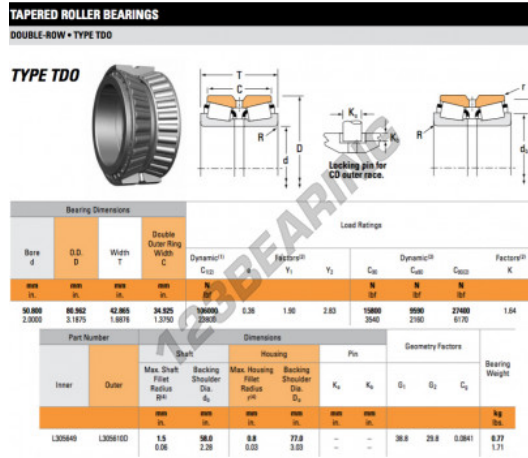

Tapered roller bearing L305649-L305610D-TIMKEN - L305649-L305610D-TIMKEN

<https://www.123bearing.eu/bearing-housing/roller-bearing/tapered/l305649-l305610d-timken>

PRODUCT FEATURES

Brand	TIMKEN
N° Ean13	3663952356198
Inside diameter	50.8 mm
Outside diameter	80.962 mm
Thickness	42.865 mm
Packaging	1