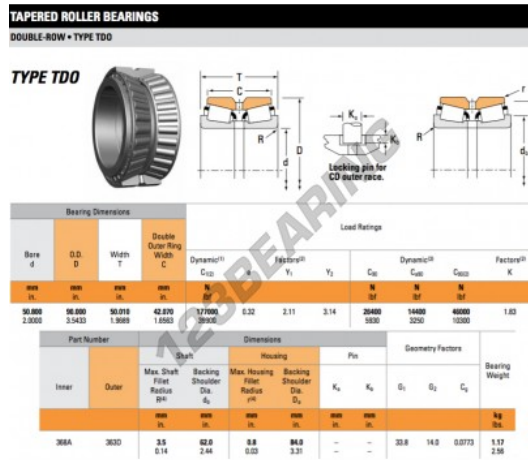

Tapered roller bearing 368A-363D-TIMKEN - 368A-363D-TIMKEN

<https://www.123bearing.eu/bearing-housing/roller-bearing/tapered/368a-363d-timken>

PRODUCT FEATURES

Brand	TIMKEN
N° Ean13	3663952356228
Inside diameter	50.8 mm
Inside diameter	2" inch
Outside diameter	90 mm
Outside diameter	3.543" inch
Thickness	50.01 mm
Thickness	1 31/32" inch
Weight	1120 g
Packaging	1
Standard	No standard