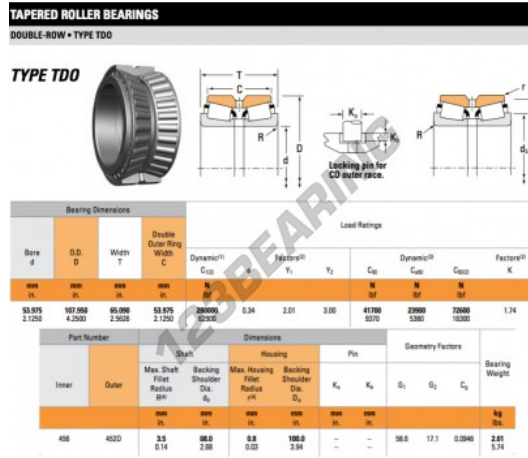

Tapered roller bearing 456-452D-TIMKEN - 456-452D-TIMKEN

<https://www.123bearing.eu/bearing-housing/roller-bearing/tapered/456-452d-timken>

PRODUCT FEATURES

Brand	TIMKEN
N° Ean13	3663952356488
Inside diameter	53.975 mm
Inside diameter	2 1/8" inch
Outside diameter	107.95 mm
Outside diameter	4 1/4" inch
Thickness	65.09 mm
Thickness	2 9/16" inch
Packaging	1