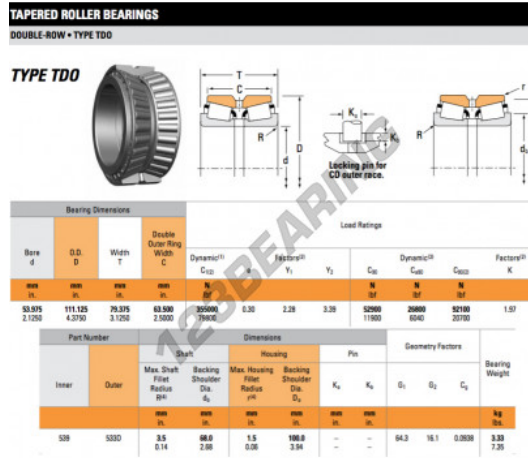

Tapered roller bearing 539-533D-TIMKEN - 539-533D-TIMKEN

<https://www.123bearing.eu/bearing-housing/roller-bearing/tapered/539-533d-timken>

PRODUCT FEATURES

Brand	TIMKEN
N° Ean13	3663952356495
Inside diameter	53.975 mm
Inside diameter	2 1/8" inch
Outside diameter	111.125 mm
Outside diameter	4 3/8" inch
Thickness	79.375 mm
Thickness	3 1/8" inch
Packaging	1