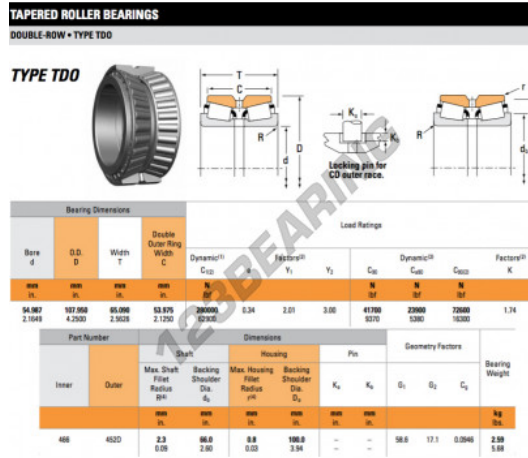

Tapered roller bearing 466-452D-TIMKEN - 466-452D-TIMKEN

<https://www.123bearing.eu/bearing-housing/roller-bearing/tapered/466-452d-timken>

PRODUCT FEATURES

Brand	TIMKEN
N° Ean13	3663952356532
Inside diameter	54.987 mm
Inside diameter	2.165" inch
Outside diameter	107.95 mm
Outside diameter	4 1/4" inch
Thickness	65.09 mm
Thickness	2 9/16" inch
Packaging	1