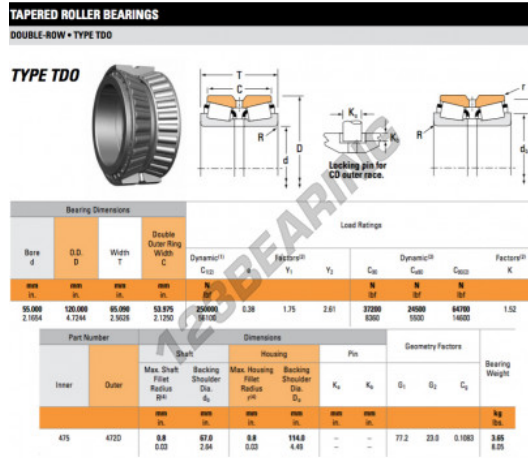

## Tapered roller bearing 475-472D-TIMKEN - 475-472D-TIMKEN

<https://www.123bearing.eu/bearing-housing/roller-bearing/tapered/475-472d-timken>

### PRODUCT FEATURES

Brand	TIMKEN
N° Ean13	3663952356587
Inside diameter	55 mm
Outside diameter	120 mm
Thickness	65.09 mm
Packaging	1

[contact@123bearing.eu](mailto:contact@123bearing.eu)

+33 359 36 04 90