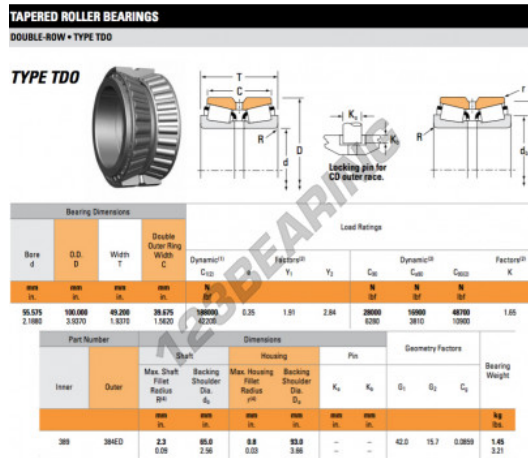

Tapered roller bearing 389-384ED-TIMKEN - 389-384ED-TIMKEN

<https://www.123bearing.eu/bearing-housing/roller-bearing/tapered/389-384ed-timken>

PRODUCT FEATURES

| | |
|------------------|---------------|
| Brand | TIMKEN |
| N° Ean13 | 3663952356600 |
| Inside diameter | 55.575 mm |
| Inside diameter | 2.188" inch |
| Outside diameter | 100 mm |
| Outside diameter | 3.937" inch |
| Thickness | 49.2 mm |
| Thickness | 1.937" inch |
| Packaging | 1 |