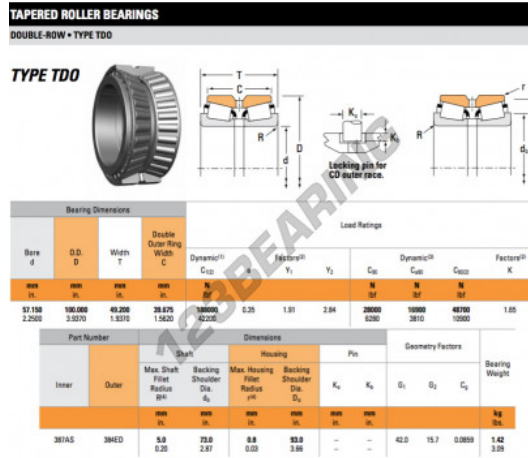

## Tapered roller bearing 387AS-384ED-TIMKEN - 387AS-384ED-TIMKEN

<https://www.123bearing.eu/bearing-housing/roller-bearing/tapered/387as-384ed-timken>

### PRODUCT FEATURES

Brand	TIMKEN
N° Ean13	3663952356648
Inside diameter	57.15 mm
Outside diameter	100 mm
Thickness	49.2 mm
Packaging	1

[contact@123bearing.eu](mailto:contact@123bearing.eu)

+33 359 36 04 90