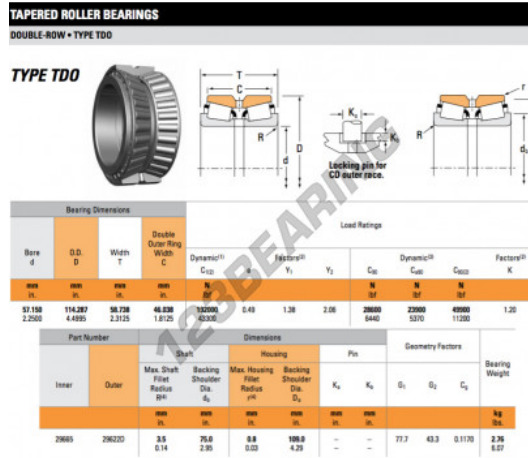

# Tapered roller bearing 29665-29622D-TIMKEN - 29665-29622D-TIMKEN

<https://www.123bearing.eu/bearing-housing/roller-bearing/tapered/29665-29622d-timken>

## PRODUCT FEATURES

Brand	TIMKEN
N° Ean13	3663952356747
Inside diameter	57.15 mm
Inside diameter	2 1/4" inch
Outside diameter	114.287 mm
Outside diameter	4.499" inch
Thickness	58.738 mm
Thickness	2 5/16" inch
Packaging	1