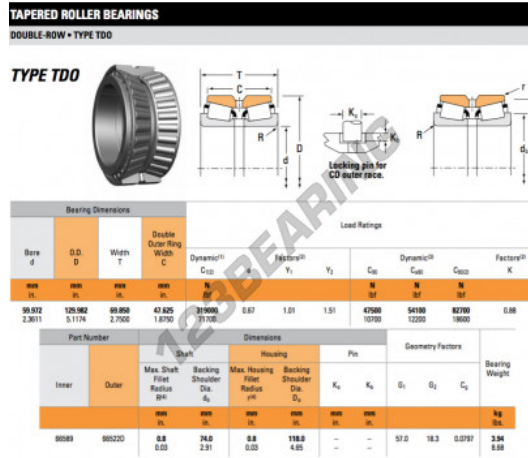

# Tapered roller bearing 66589-66522D-TIMKEN - 66589-66522D-TIMKEN

<https://www.123bearing.eu/bearing-housing/roller-bearing/tapered/66589-66522d-timken>

## PRODUCT FEATURES

Brand	TIMKEN
N° Ean13	3663952356839
Inside diameter	59.972 mm
Outside diameter	129.982 mm
Thickness	69.85 mm
Packaging	1

[contact@123bearing.eu](mailto:contact@123bearing.eu)

+33 359 36 04 90