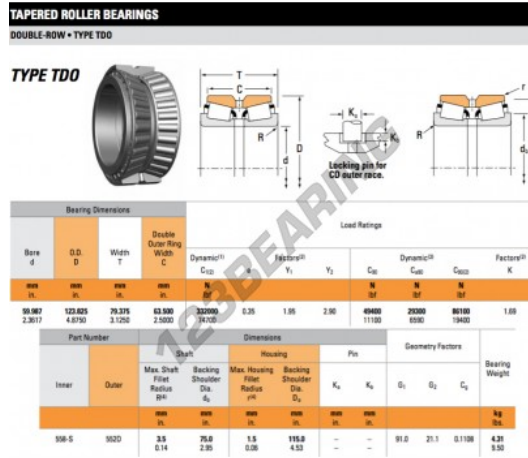

## Tapered roller bearing 558-S-552D-TIMKEN - 558-S-552D-TIMKEN

<https://www.123bearing.eu/bearing-housing/roller-bearing/tapered/558-s-552d-timken>

### PRODUCT FEATURES

Brand	TIMKEN
N° Ean13	3663952356853
Inside diameter	59.987 mm
Inside diameter	2.362" inch
Outside diameter	123.825 mm
Outside diameter	4 7/8" inch
Thickness	79.375 mm
Thickness	3 1/8" inch
Packaging	1