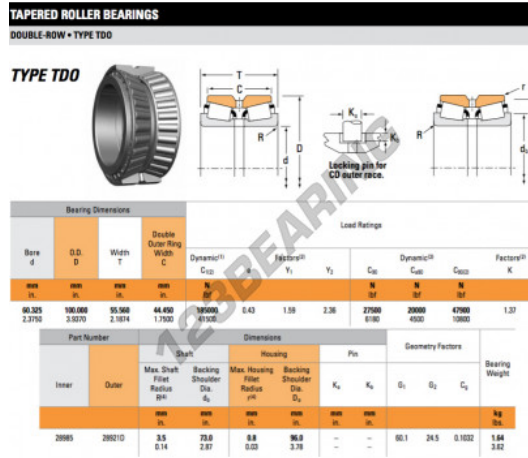

Tapered roller bearing 28985-28921D-TIMKEN - 28985-28921D-TIMKEN

<https://www.123bearing.eu/bearing-housing/roller-bearing/tapered/28985-28921d-timken>

PRODUCT FEATURES

Brand	TIMKEN
N° Ean13	3663952356891
Inside diameter	60.325 mm
Outside diameter	100 mm
Thickness	55.56 mm
Packaging	1