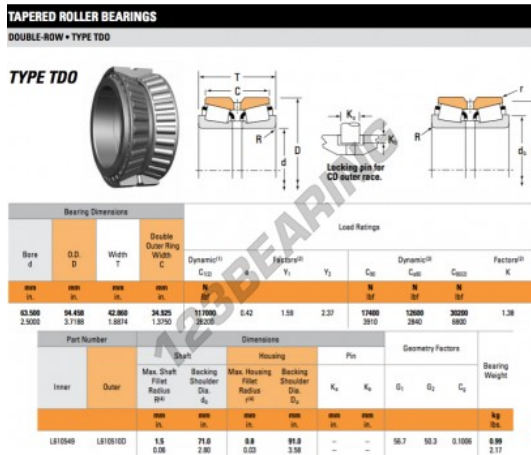

Tapered roller bearing L610549-L610510D-TIMKEN - L610549-L610510D-TIMKEN

<https://www.123bearing.eu/bearing-housing/roller-bearing/tapered/l610549-l610510d-timken>

PRODUCT FEATURES

Brand	TIMKEN
N° Ean13	3663952356969
Inside diameter	63.5 mm
Outside diameter	94.458 mm
Thickness	42.86 mm
Weight	482 g
Packaging	1
Standard	No standard