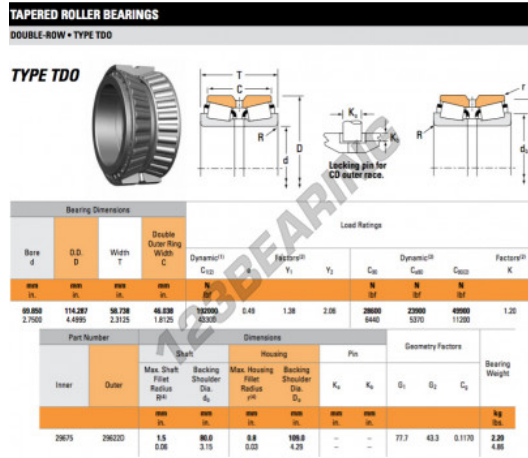

Tapered roller bearing 29675-29622D-TIMKEN - 29675-29622D-TIMKEN

<https://www.123bearing.eu/bearing-housing/roller-bearing/tapered/29675-29622d-timken>

PRODUCT FEATURES

Brand	TIMKEN
N° Ean13	3663952357614
Inside diameter	69.85 mm
Outside diameter	114.287 mm
Thickness	58.738 mm
Packaging	1