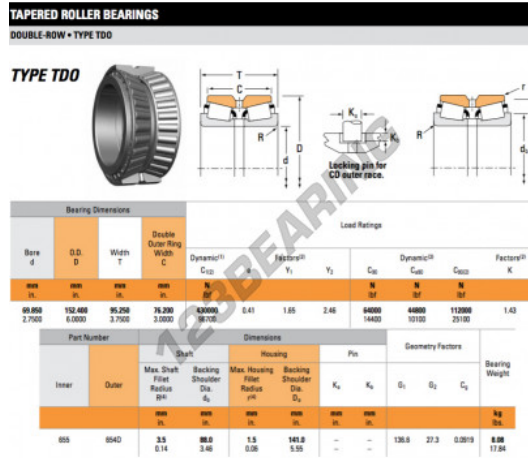

Tapered roller bearing 655-654D-TIMKEN - 655-654D-TIMKEN

<https://www.123bearing.eu/bearing-housing/roller-bearing/tapered/655-654d-timken>

PRODUCT FEATURES

Brand	TIMKEN
N° Ean13	3663952357676
Inside diameter	69.85 mm
Outside diameter	152.4 mm
Thickness	95.25 mm
Packaging	1