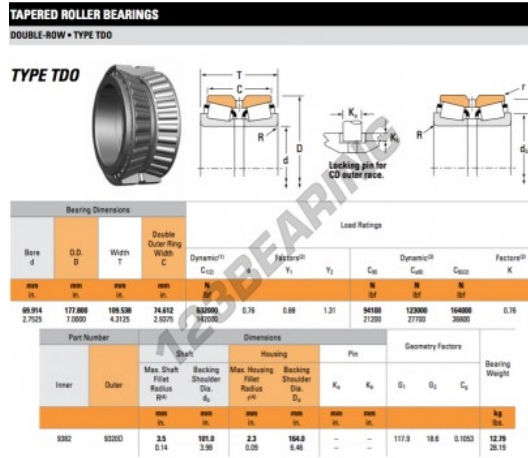

## Tapered roller bearing 9382-9320D-TIMKEN - 9382-9320D-TIMKEN

<https://www.123bearing.eu/bearing-housing/roller-bearing/tapered/9382-9320d-timken>

### PRODUCT FEATURES

Brand	TIMKEN
N° Ean13	3663952357713
Inside diameter	69.914 mm
Outside diameter	177.8 mm
Thickness	109.538 mm
Packaging	1

[contact@123bearing.eu](mailto:contact@123bearing.eu)

+33 359 36 04 90