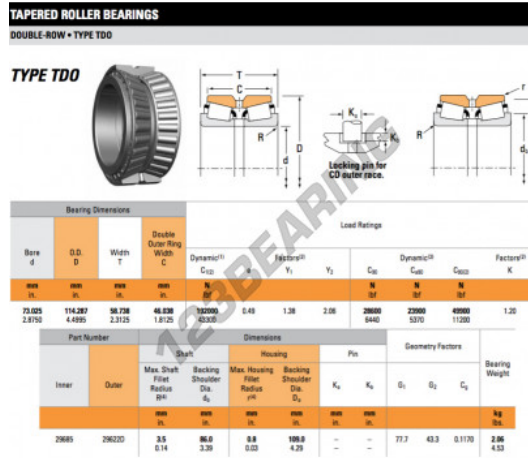

Tapered roller bearing 29685-29622D-TIMKEN - 29685-29622D-TIMKEN

<https://www.123bearing.eu/bearing-housing/roller-bearing/tapered/29685-29622d-timken>

PRODUCT FEATURES

Brand	TIMKEN
N° Ean13	3663952357829
Inside diameter	73.025 mm
Outside diameter	114.287 mm
Thickness	58.738 mm
Packaging	1