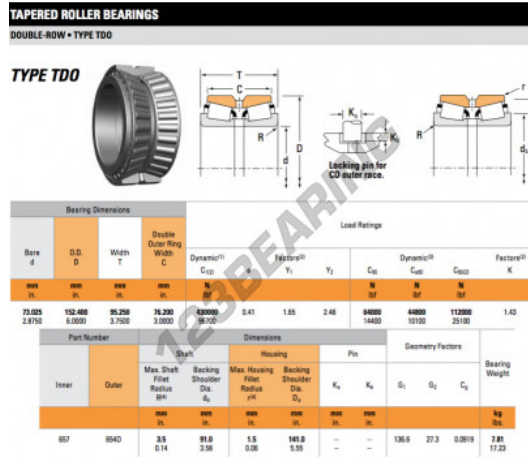

Tapered roller bearing 657-654D-TIMKEN - 657-654D-TIMKEN

<https://www.123bearing.eu/bearing-housing/roller-bearing/tapered/657-654d-timken>

PRODUCT FEATURES

Brand	TIMKEN
N° Ean13	3663952357881
Inside diameter	73.025 mm
Outside diameter	152.4 mm
Thickness	95.25 mm
Packaging	1