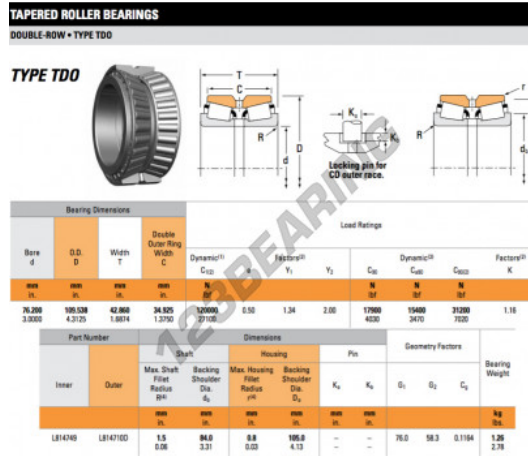

Tapered roller bearing L814749-L814710D-TIMKEN - L814749-L814710D-TIMKEN

<https://www.123bearing.eu/bearing-housing/roller-bearing/tapered/l814749-l814710d-timken>

PRODUCT FEATURES

Brand	TIMKEN
N° Ean13	3663952357959
Inside diameter	76.2 mm
Inside diameter	3" inch
Outside diameter	109.538 mm
Outside diameter	4 5/16" inch
Thickness	42.86 mm
Thickness	1 11/16" inch
Packaging	1