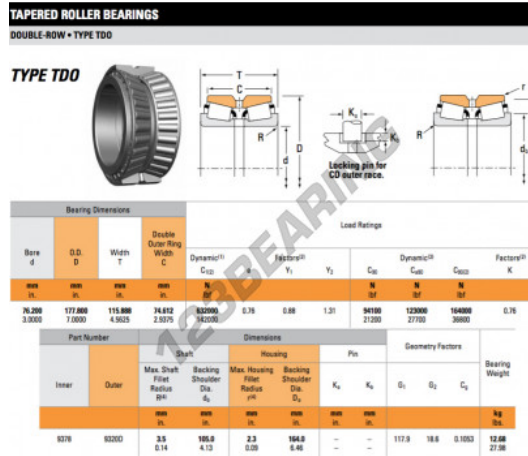

Tapered roller bearing 9378-9320D-TIMKEN - 9378-9320D-TIMKEN

<https://www.123bearing.eu/bearing-housing/roller-bearing/tapered/9378-9320d-timken>

PRODUCT FEATURES

Brand	TIMKEN
N° Ean13	3663952358086
Inside diameter	76.2 mm
Outside diameter	177.8 mm
Thickness	115.888 mm
Packaging	1