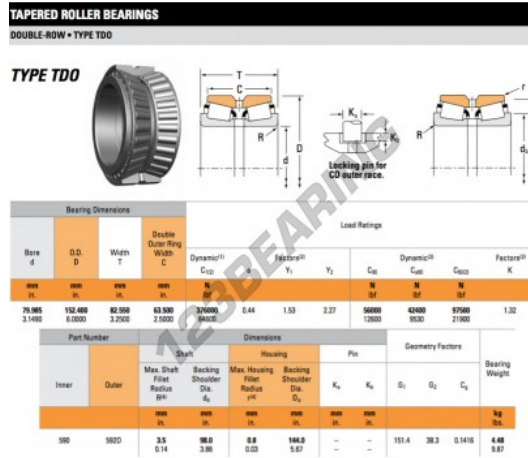

Tapered roller bearing 590-592D-TIMKEN - 590-592D-TIMKEN

<https://www.123bearing.eu/bearing-housing/roller-bearing/tapered/590-592d-timken>

PRODUCT FEATURES

Brand	TIMKEN
N° Ean13	3663952358147
Inside diameter	79.985 mm
Outside diameter	152.4 mm
Thickness	82.55 mm
Packaging	1