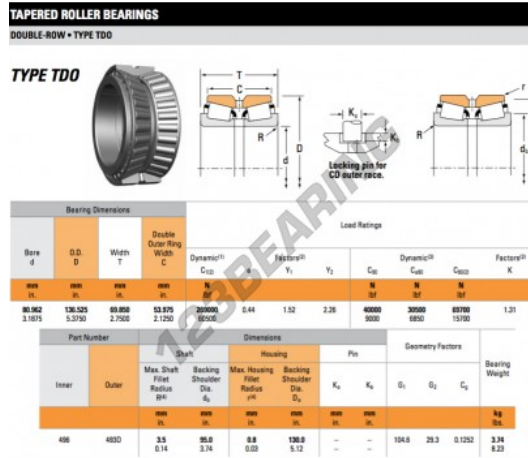

Tapered roller bearing 496-493D-TIMKEN - 496-493D-TIMKEN

<https://www.123bearing.eu/bearing-housing/roller-bearing/tapered/496-493d-timken>

PRODUCT FEATURES

Brand	TIMKEN
N° Ean13	3663952358178
Inside diameter	80.962 mm
Outside diameter	136.525 mm
Thickness	69.85 mm
Weight	3740 g
Packaging	-