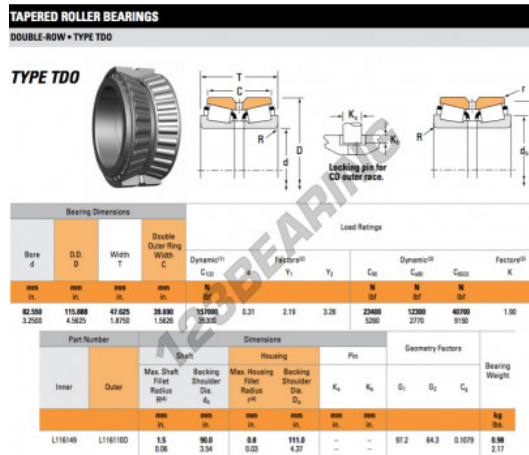

Tapered roller bearing L116149-LL116110D-TIMKEN - L116149-LL116110D-TIMKEN

<https://www.123bearing.eu/bearing-housing/roller-bearing/tapered/l116149-ll116110d-timken>

PRODUCT FEATURES

Brand	TIMKEN
N° Ean13	3663952358208
Inside diameter	82.55 mm
Inside diameter	3 1/4" inch
Outside diameter	115.888 mm
Outside diameter	4 9/16" inch
Thickness	47.625 mm
Thickness	1 7/8" inch
Packaging	1